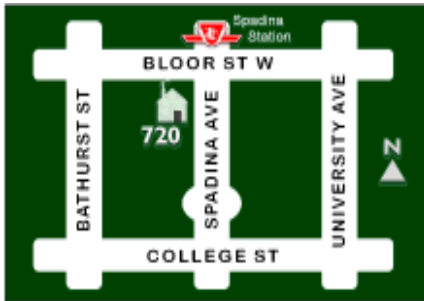

UNIVERSITY SETTLEMENT

OUR LOCATIONS

1. 720 Spadina Ave. Ste. 310
Toronto M5S 2T9
(Spadina-Bloor)

2. 4920 Yonge Street, Ste 2
Toronto M2N 5N5
(Yonge-Sheppard)

Services are available for:

Permanent Residents, Convention Refugees, Live-in Caregivers holding a valid Work Permit